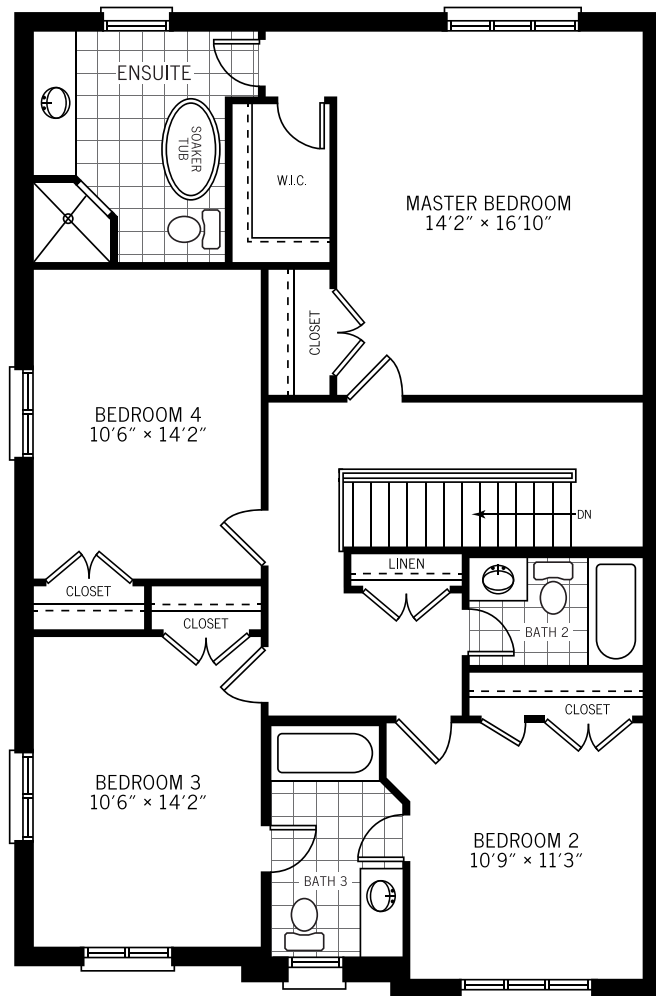

All renderings are artist's concept only.

HAVEN 2 A

2319 SQ. FT.

All renderings are artist's concept only.

HAVEN 2 C

2332 SQ. FT.

Ground Floor
ELEVATION A

Second Floor
ELEVATION A

Unfinished Basement
ELEVATION A & C

Ground Floor
ELEVATION C

Second Floor
ELEVATION C