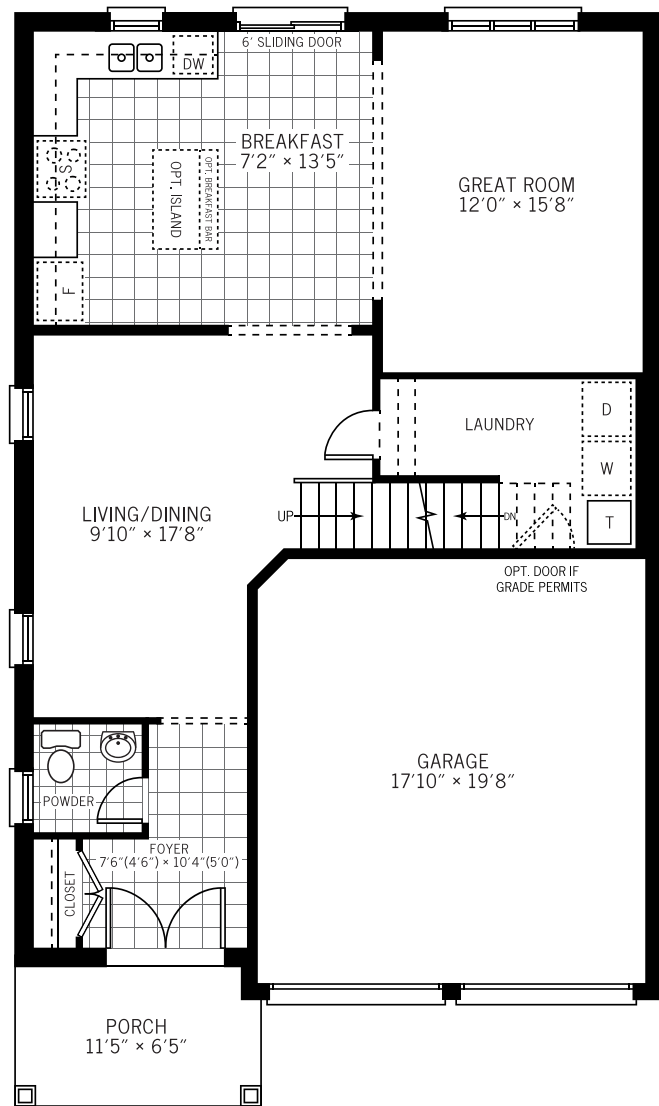

All renderings are artist's concept only.

HAVEN 2 A

2319 SQ. FT.

All renderings are artist's concept only.

HAVEN 2 C

2332 SQ. FT.

Ground Floor
ELEVATION A

Second Floor
ELEVATION A

Unfinished Basement
ELEVATION A & C

Ground Floor
ELEVATION C

Second Floor
ELEVATION C